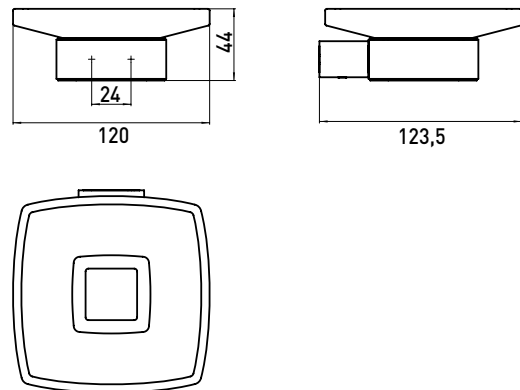

Soap holder emco-steel

Art.No.0530 016 00

Satin crystal, wall mounted