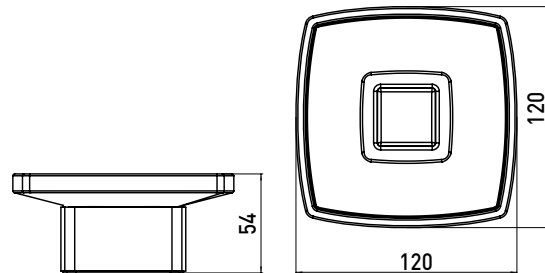

Soap holder chrome

Art.No.0530 001 01

Satin crystal, standing type