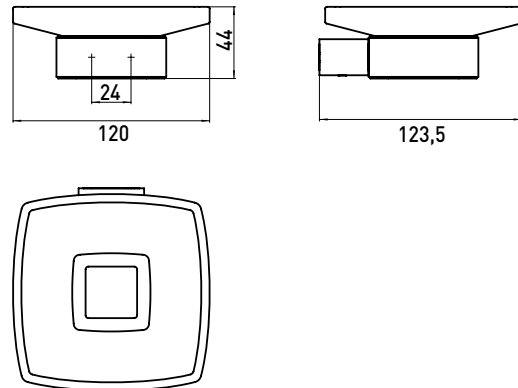

Soap holder chrome

Art.No.0530 001 00

Satin crystal, wall mounted