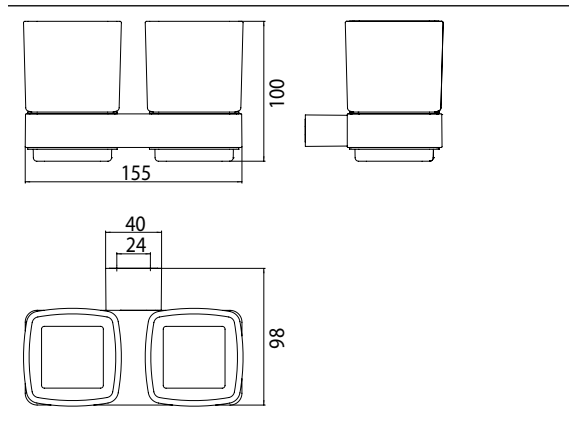

Double glass holder, satin crystal black

Art.No.0525 133 00

wall mounted