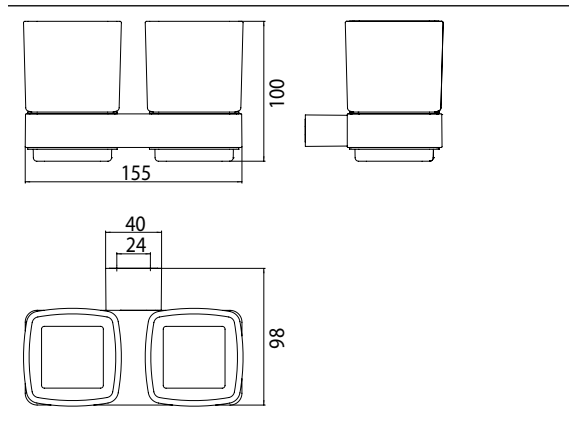

Double glass holder, satin crystal chrome

Art.No.0525 001 00

wall mounted