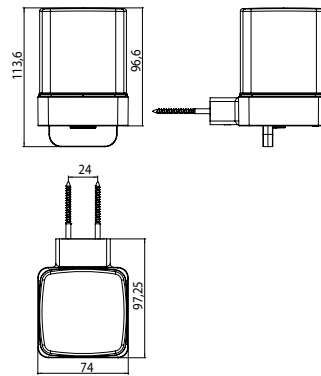

Liquid soap dispenser black

Art.No.0521 133 03

with satin crystal cup, Capacity: approx. 155 ml