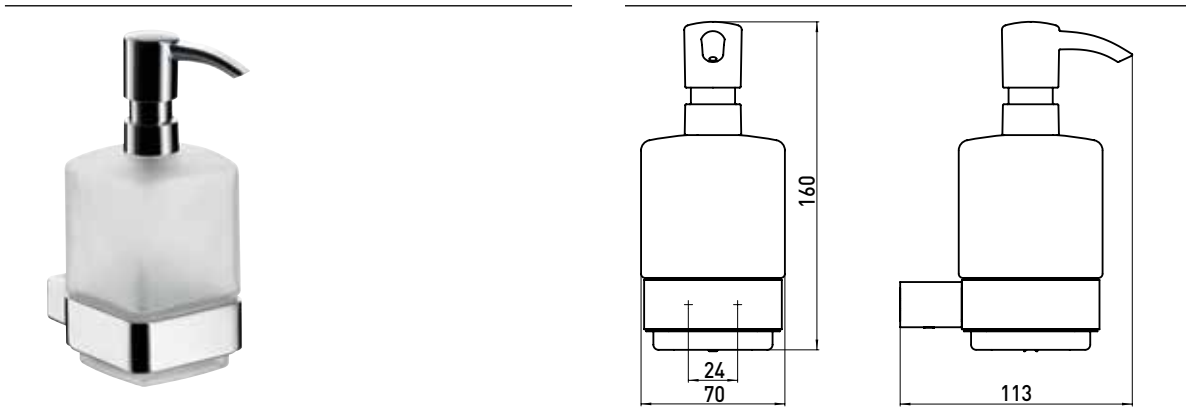

Liquid soap dispenser, container satin crystal, pump unit plastic black

Art.No.0521 133 01

wall mounted