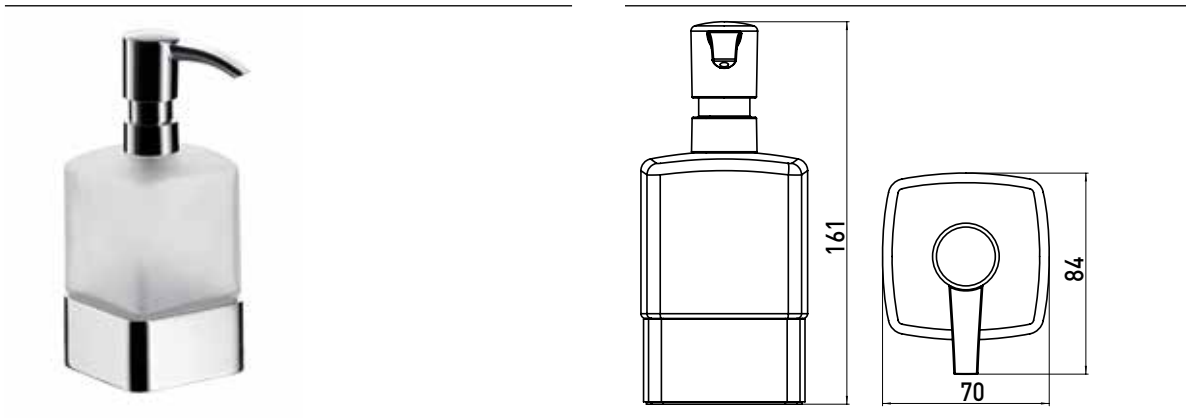

Liquid soap dispenser, container satin crystal, pump unit plastic emco-steel

Art.No.0521 016 01

standing type