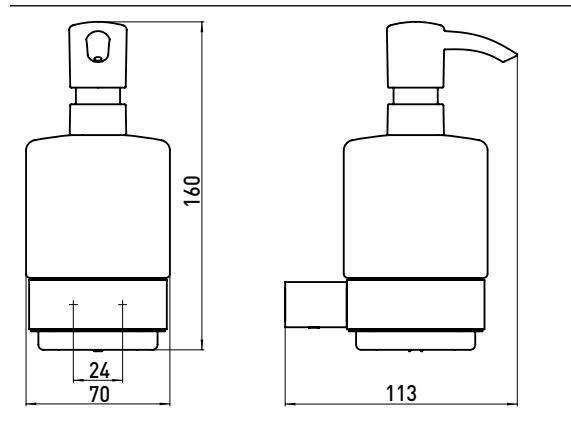

Liquid soap dispenser, container satin crystal, pump unit plastic emco-steel

Art.No.0521 016 00

wall mounted