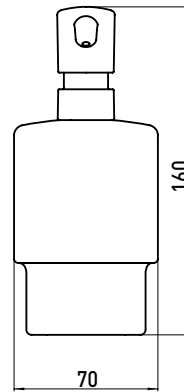

Liquid soap dispenser chrome

Art.No.0521 001 90

for rail system