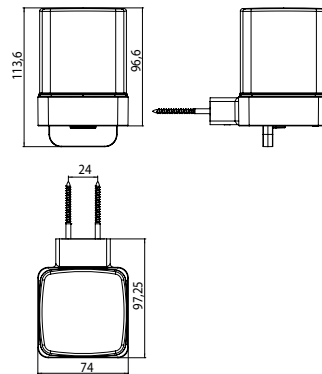

Liquid soap dispenser chrome

Art.No.0521 001 03

with satin crystal cup, Capacity: approx. 155 ml