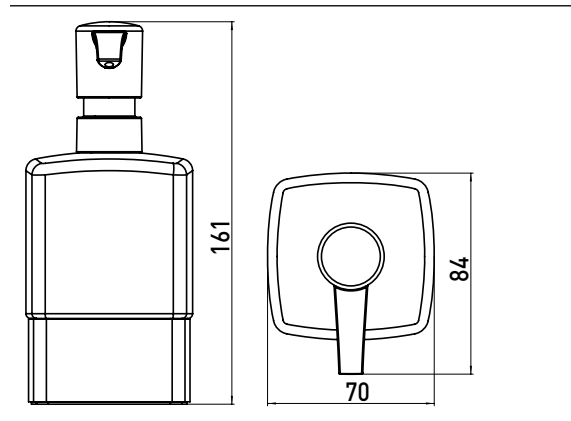

Liquid soap dispenser, container satin crystal, pump unit plastic chrome

Art.No.0521 001 02

standing type, bowl chrome