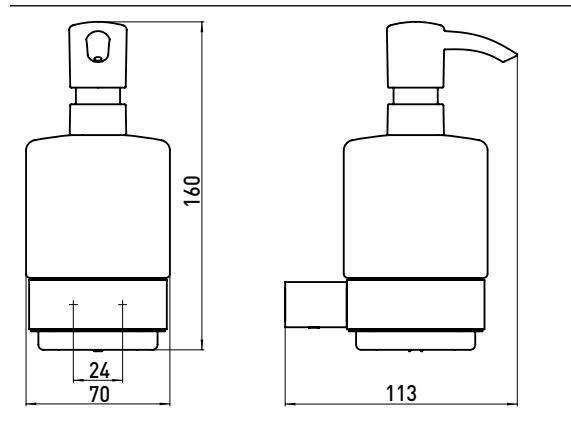

Liquid soap dispenser, container satin crystal, pump unit plastic chrome

Art.No.0521 001 01

wall mounted