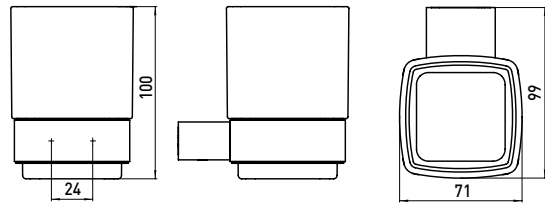

Glass holder, satin crystal black

Art.No.0520 133 00

wall mounted