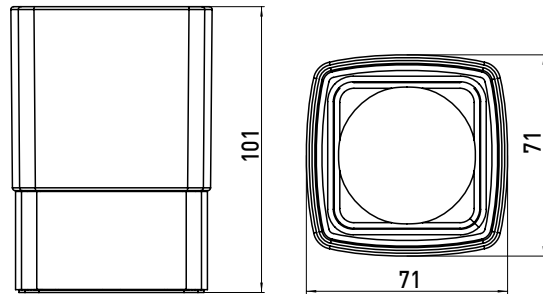

Glass holder, satin crystal, standing type emco-steel

Art.No.0520 016 01