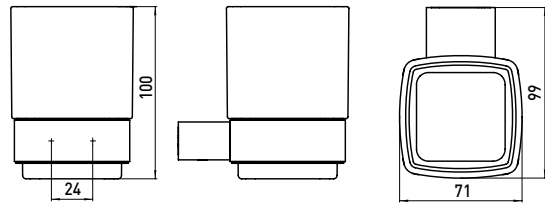

Glass holder, satin crystal emco-steel

Art.No.0520 016 00

wall mounted