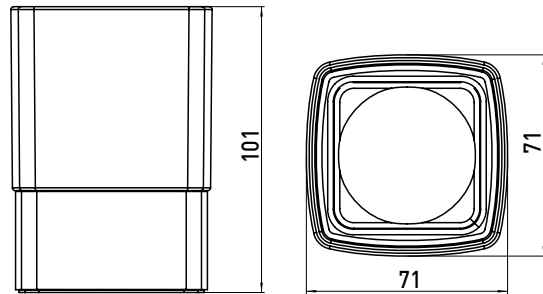

Glass holder, satin crystal, standing type chrome

Art.No.0520 001 01