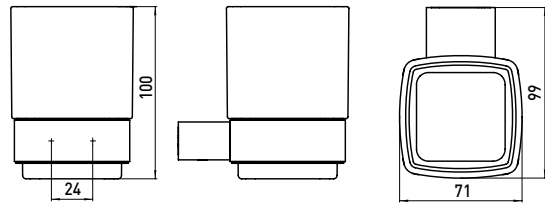

Glass holder, satin crystal chrome

Art.No.0520 001 00

wall mounted