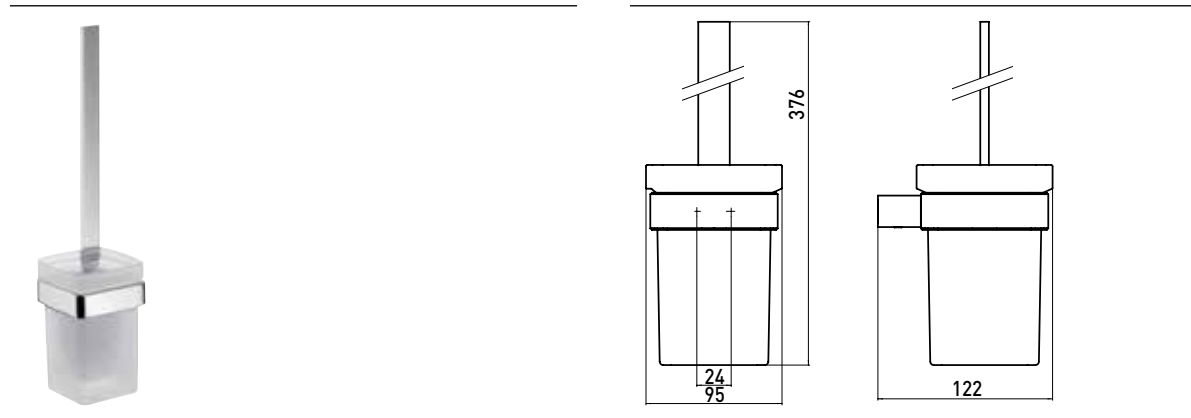

Toilet brush set, satin crystal glass, wall-mounted version black

Art.No.0515 133 00