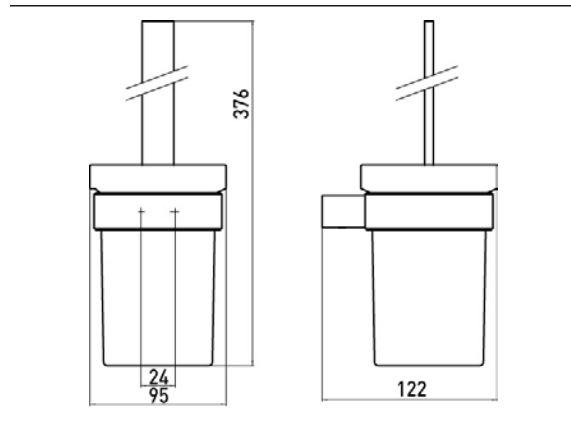

**Toilet brush holder, bowl of satin crystal, brush grip chrome, brush black, wall mounted chrome**

**Art.No.0515 001 01**