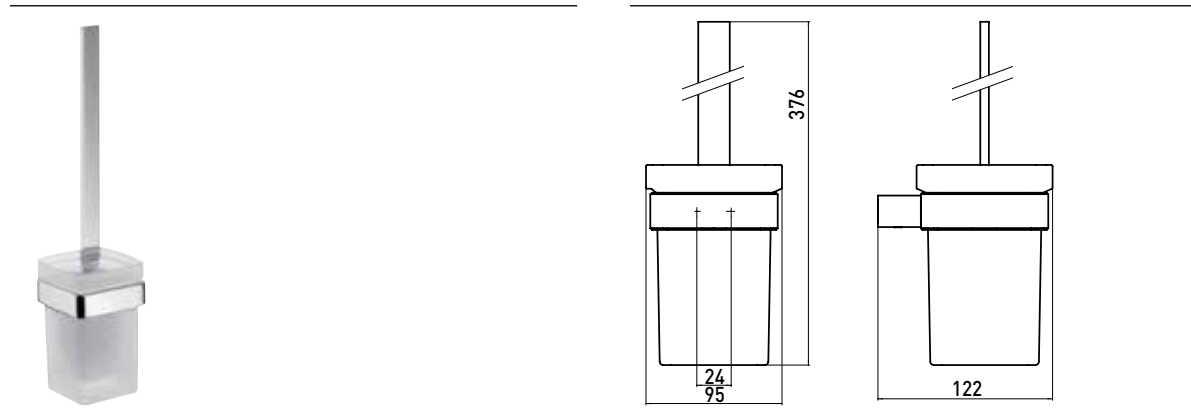

Toilet brush set, satin crystal glass, wall-mounted version chrome

Art.No.0515 001 00