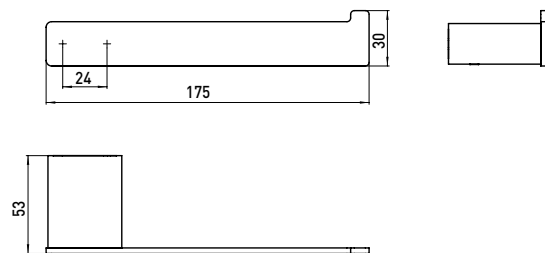

Spare paper holder emco-steel

Art.No.0505 016 00