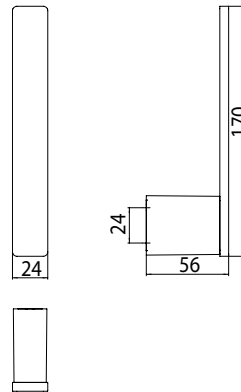

Spare paper holder chrome

Art.No.0505 001 01

For 1 roll