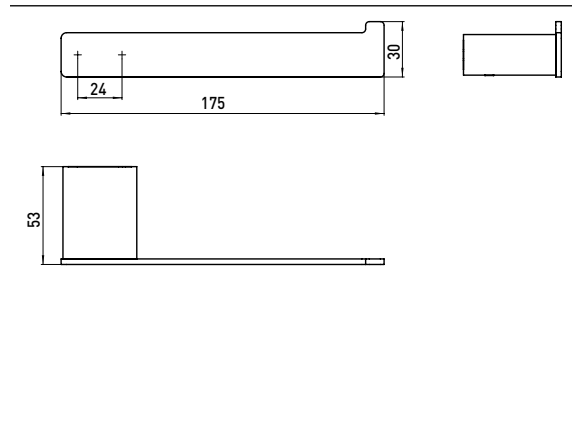

Spare paper holder chrome

Art.No.0505 001 00