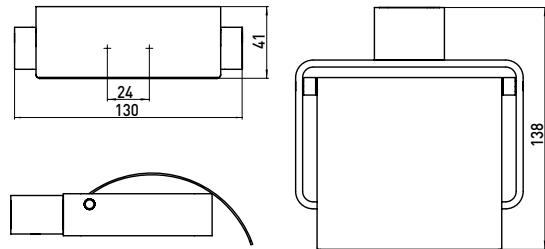

Paper holder with cover emco-steel

Art.No.0500 016 00