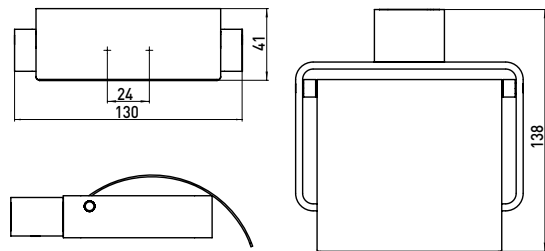

Paper holder with cover chrome

Art.No.0500 001 00