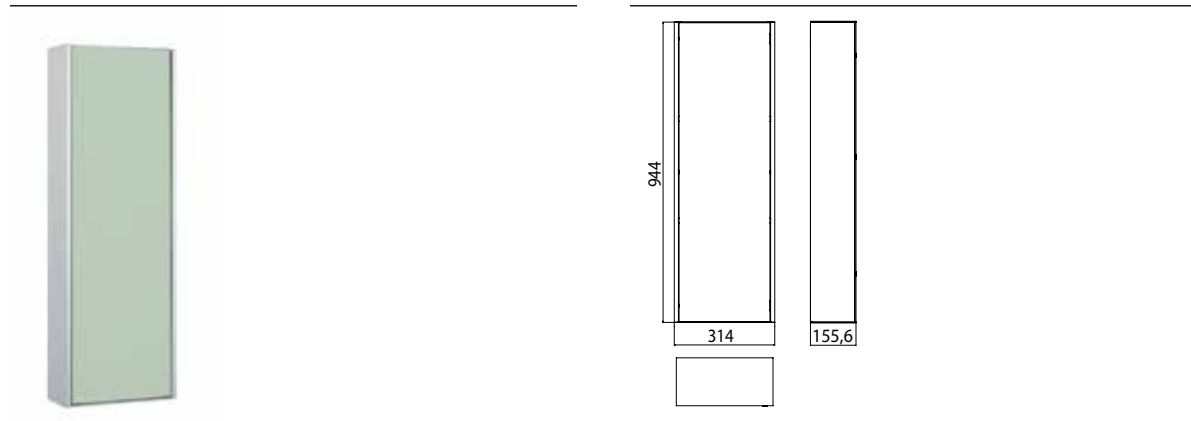

Cabinet module - wall mounted model aluminium/black

Art.No.9771 275 63

with glass-door and two aluminium shelves