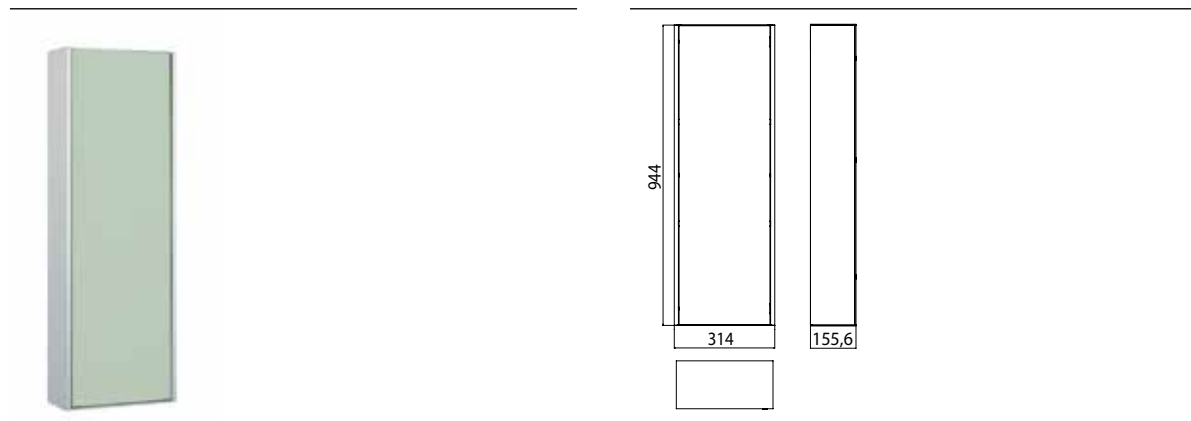

Cabinet module - wall mounted model aluminium/optiwhite

Art.No.9771 274 63

with glass-door and two aluminium shelves