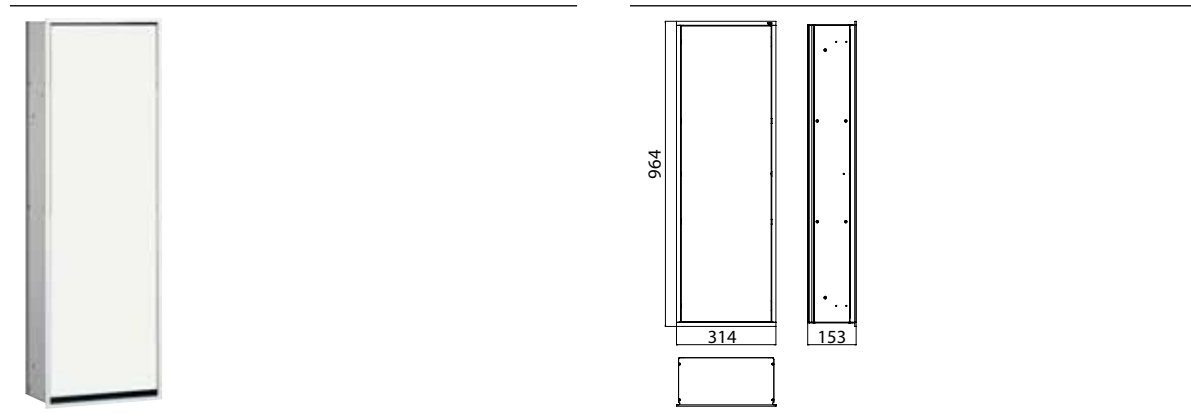

Cabinet module - build in model chrome/black

Art.No.9770 279 63

with glass-door and two aluminium shelves