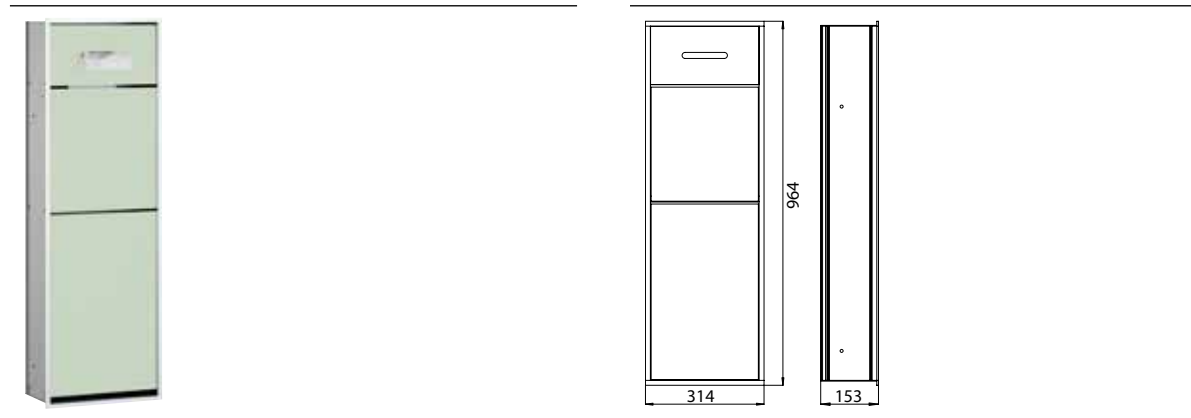

Cosmetic-module > chrome/black

Art.No.9770 279 62

Cosmetic tissue box, power box with double socket, waste bag holder