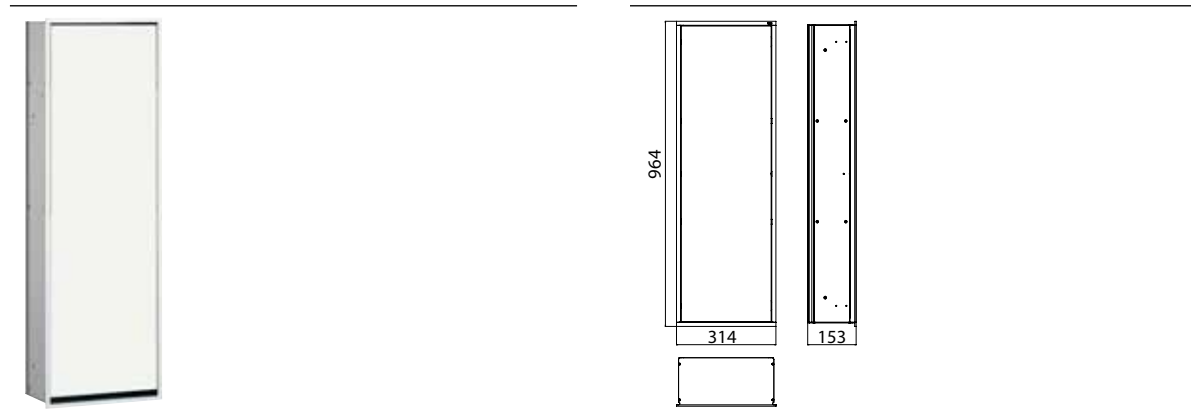

Cabinet module - build in model chrome/optiwhite

Art.No.9770 278 63

with glass-door and two aluminium shelves