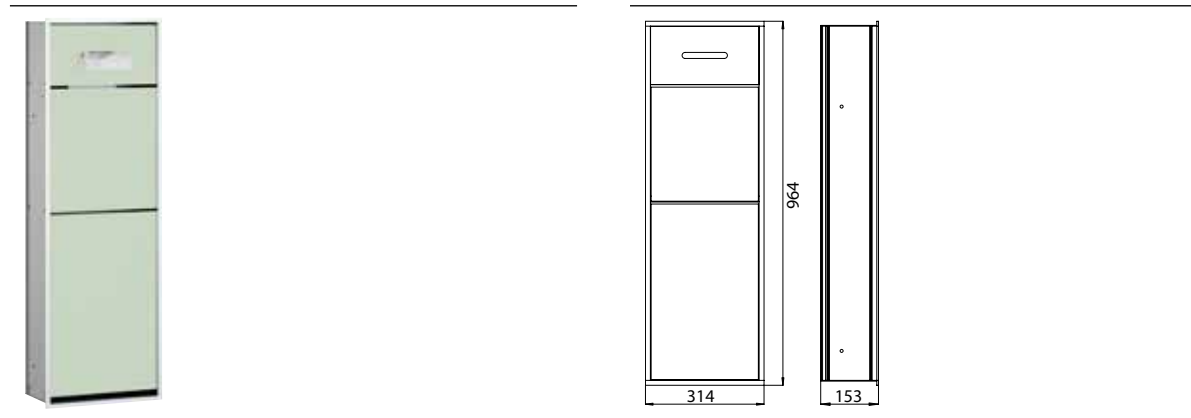

Cosmetic-module > chrome/optiwhite

Art.No.9770 278 62

Cosmetic tissue box, power box with double socket, waste bag holder