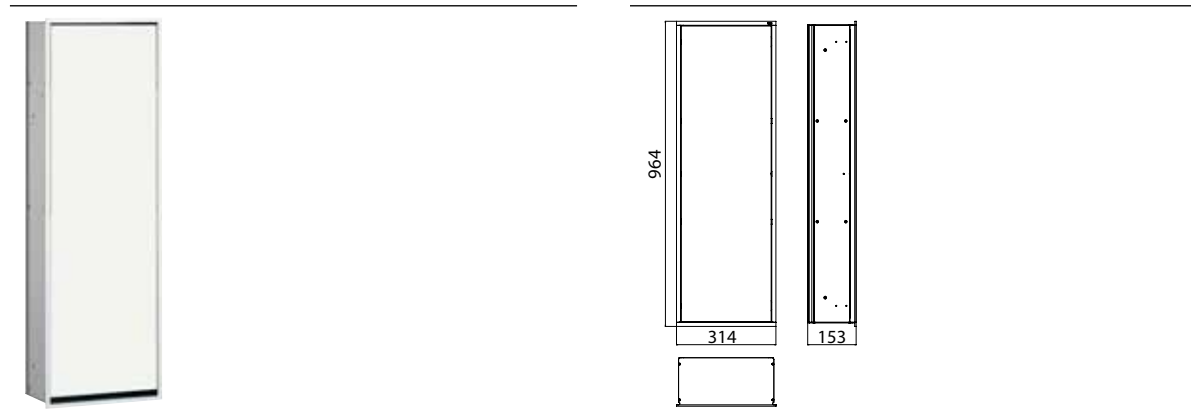

Cabinet module - build in model aluminium/black

Art.No.9770 275 63

with glass-door and two aluminium shelves