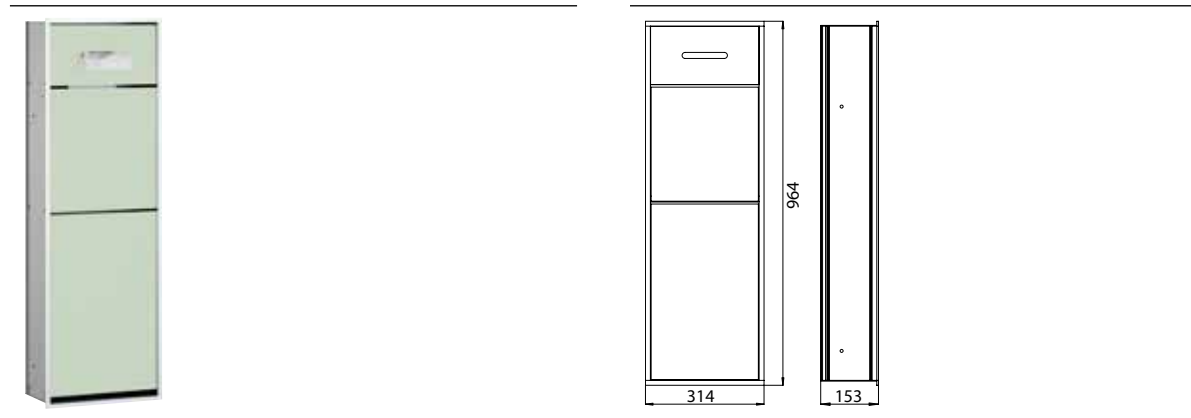

Cosmetic-module > aluminium/black

Art.No.9770 275 62

Cosmetic tissue box, power box with double socket, waste bag holder