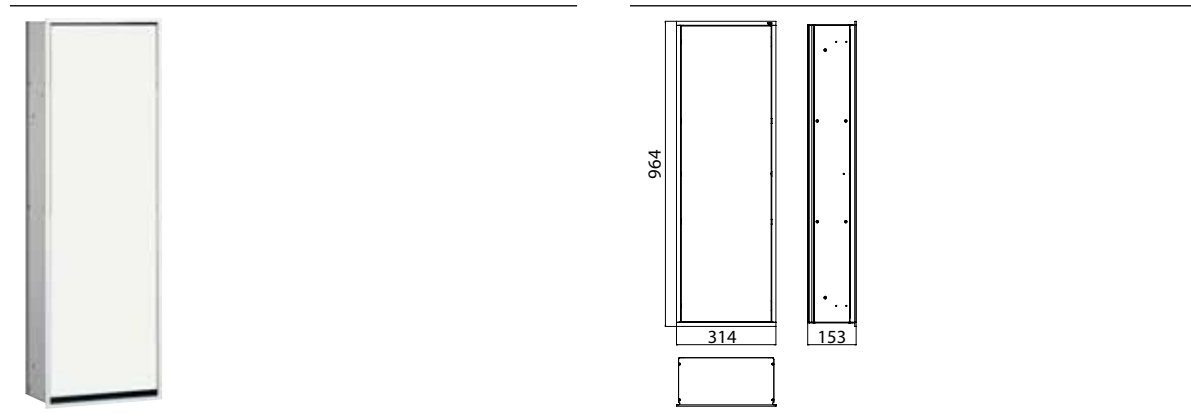

Cabinet module - build in model aluminium/optiwhite

Art.No.9770 274 63

with glass-door and two aluminium shelves