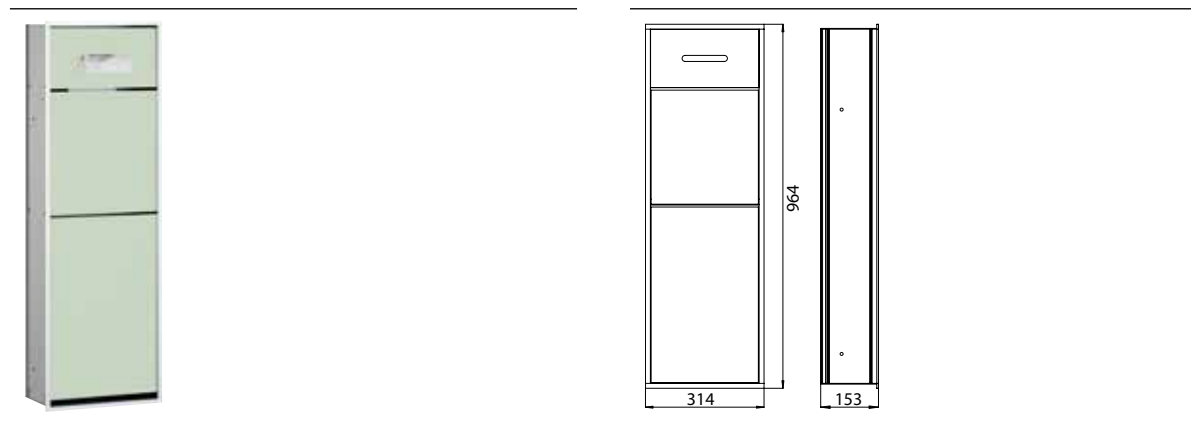

Cosmetic-module > aluminium/optiwhite

Art.No.9770 274 62

Cosmetic tissue box, power box with double socket, waste bag holder