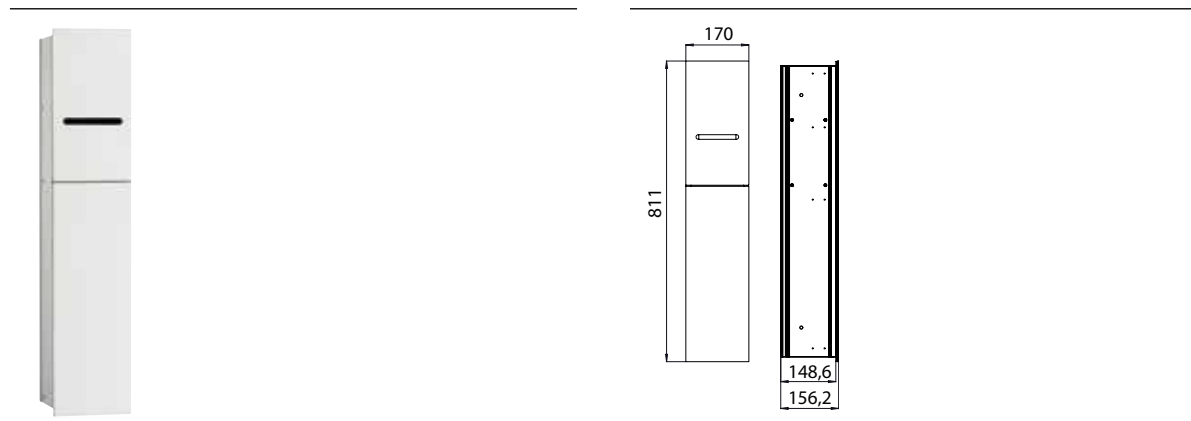

Module for WC - build in model black

Art.No.9754 275 51

Boxes for spare paper holder, WC-paper, toilet brush set, door hinge left