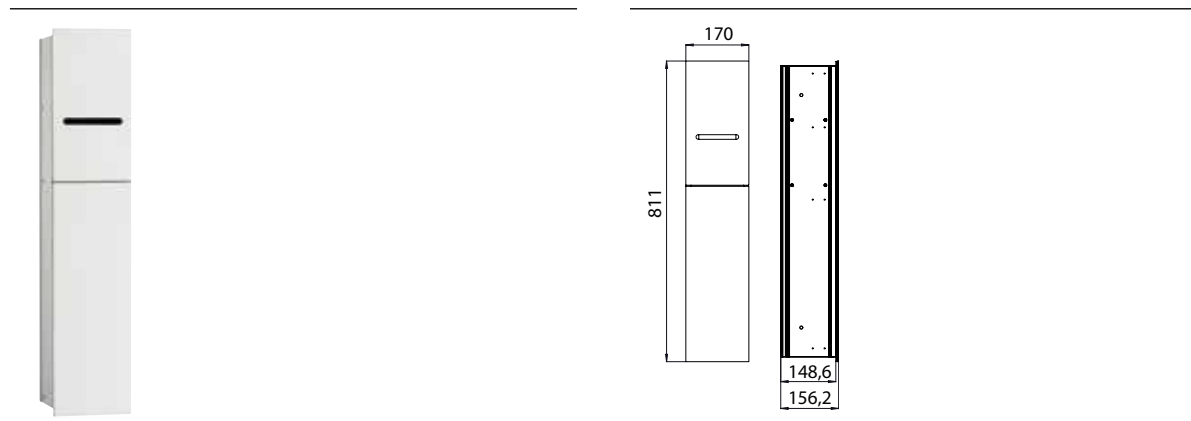

Module for WC - build in model black

Art.No.9754 275 50

Boxes for spare paper holder, WC-paper, toilet brush set, door hinge right