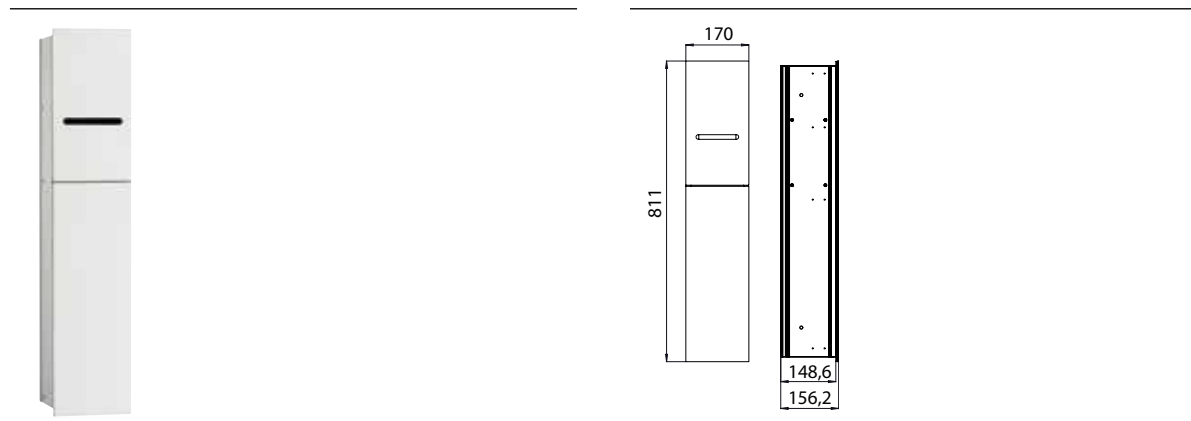

Module for WC - build in model optiwhite

Art.No.9754 274 51

Boxes for spare paper holder, WC-paper, toilet brush set, door hinge left