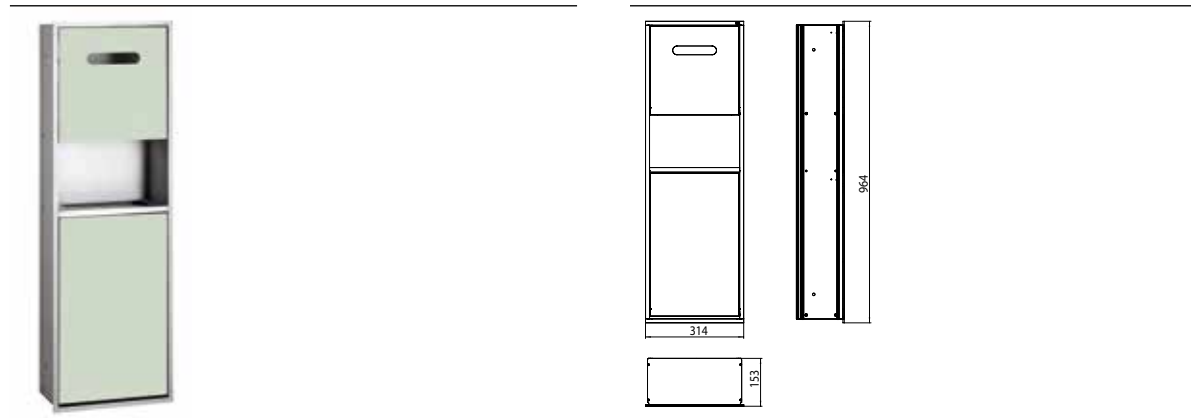

Cosmetic module - build in version chrome/black

Art.No.9752 279 50

Kleenex box, Paper towel dispenser, waste box