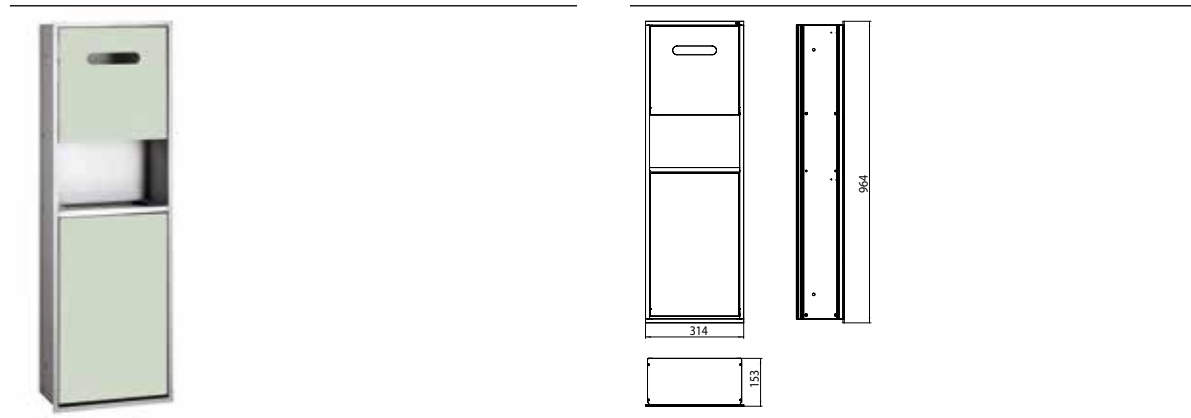

Cosmetic module - build in version chrome/optiwhite

Art.No.9752 278 50

Kleenex box, Paper towel dispenser, waste box