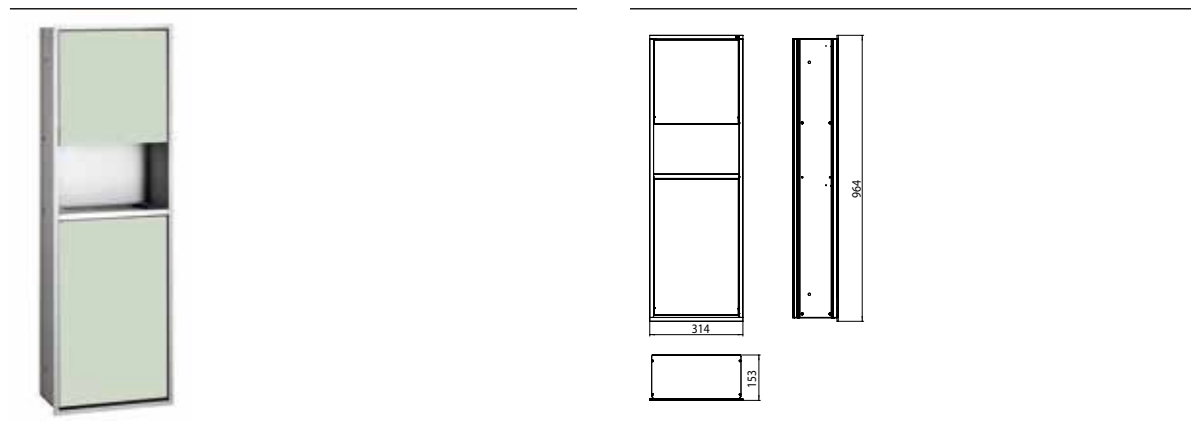

Cosmetic module - build in version aluminium/black

Art.No.9752 275 51

Paper towel dispenser, waste box