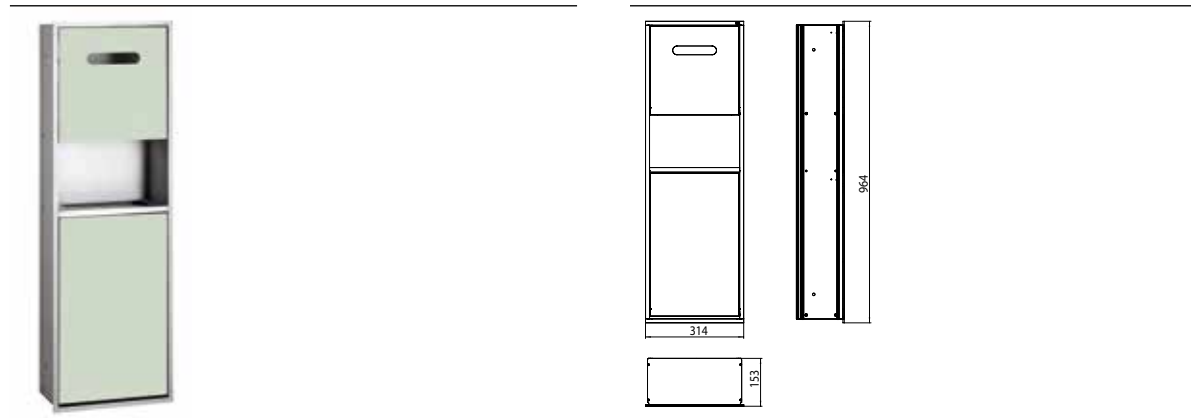

Cosmetic module - build in version aluminium/black

Art.No.9752 275 50

Kleenex box, Paper towel dispenser, waste box