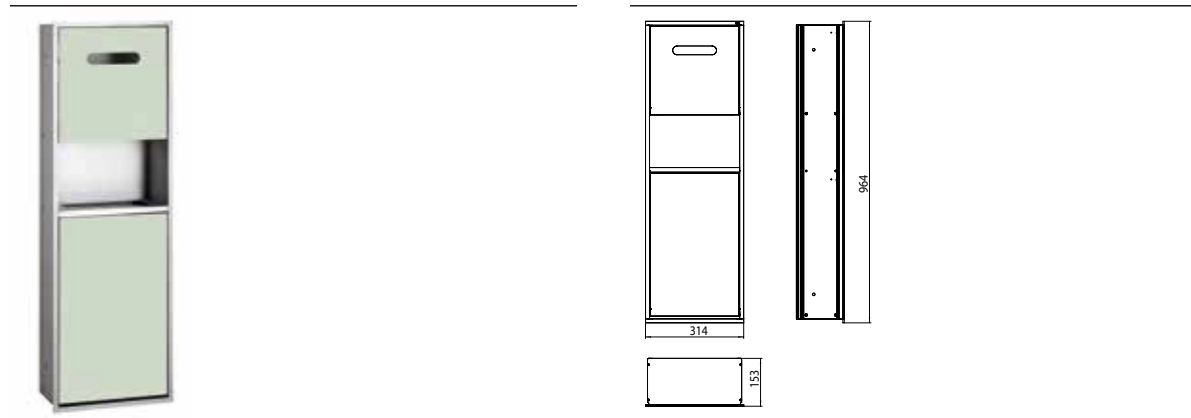

Cosmetic module - build in version aluminium/optiwhite

Art.No.9752 274 50

Kleenex box, Paper towel dispenser, waste box