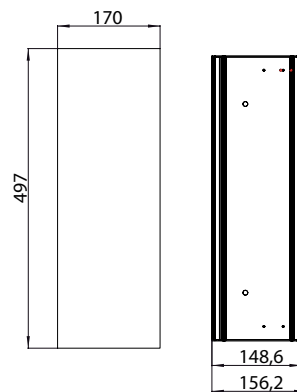

Module for toilet brush set - built-in-model black

Art.No.9734 275 31

1 door, door hinge left/right changeable