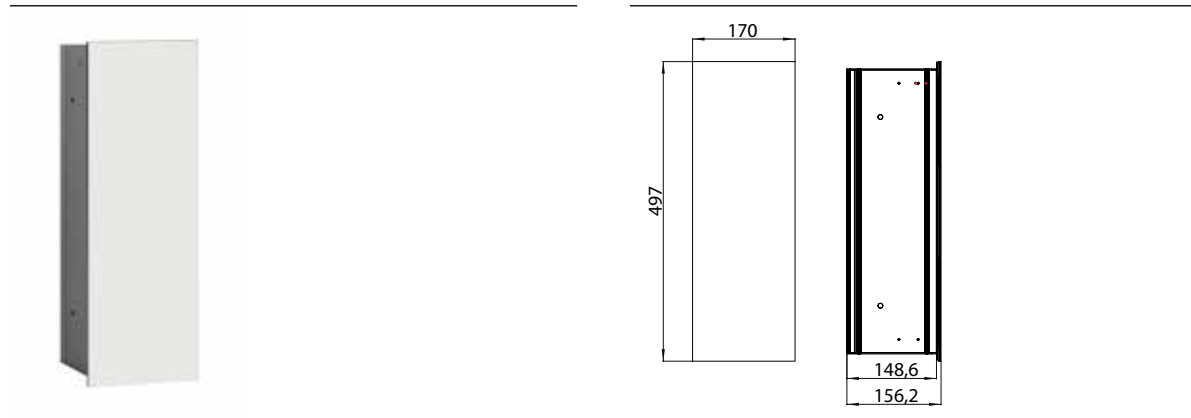

Module for toilet brush set - built-in-model optiwhite

Art.No.9734 274 31

1 door, door hinge left/right changeable