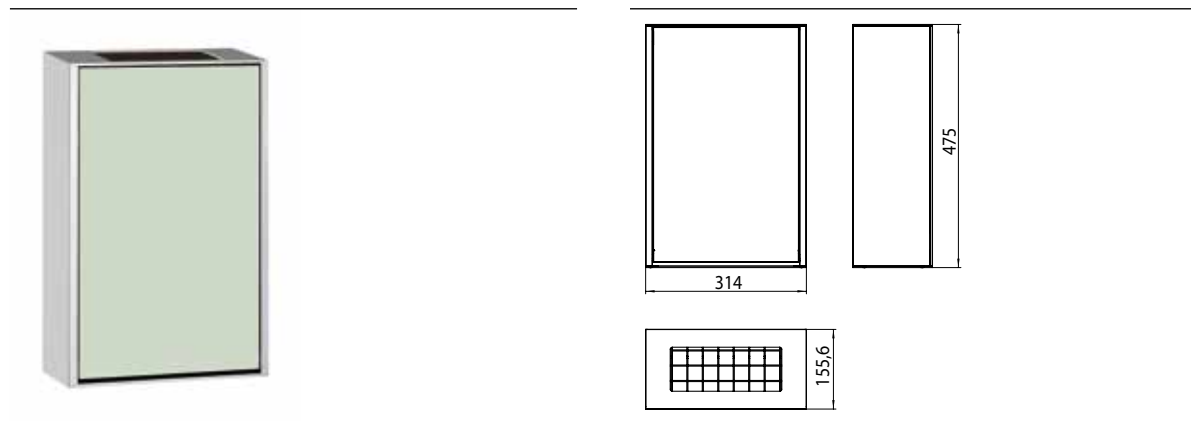

Refuse bin module - wall-mounted-version aluminium/black

Art.No.9733 275 30