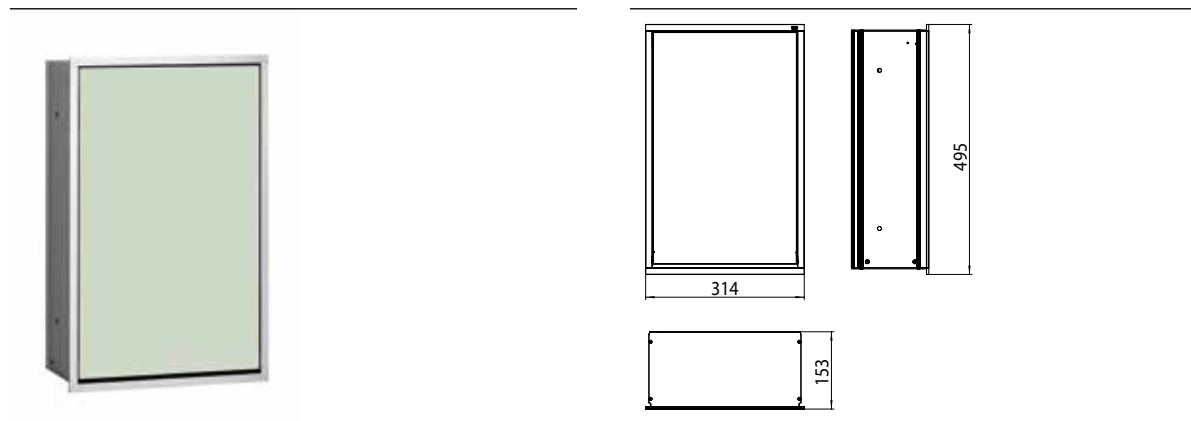

Refuse bin module - built-in-version chrome/black

Art.No.9732 279 30