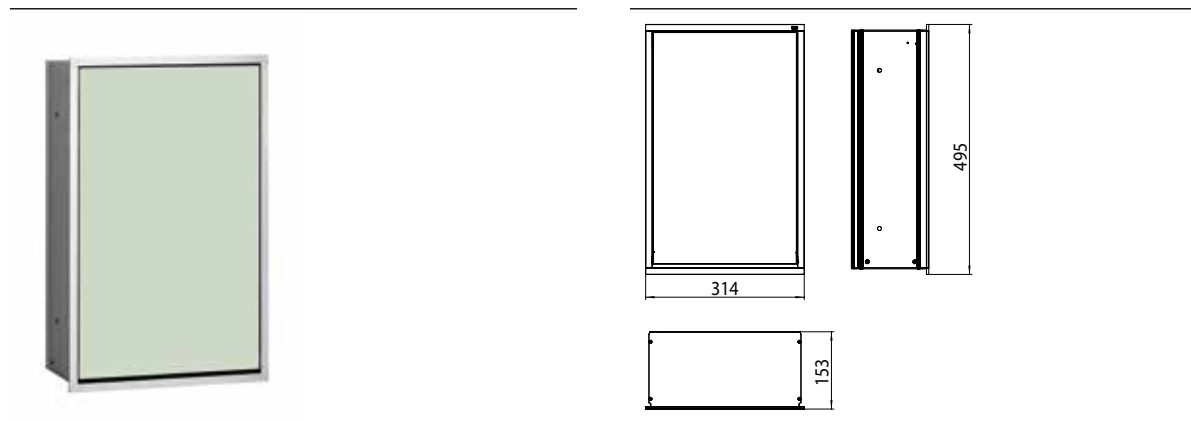

Refuse bin module - built-in-version chrome/optiwhite

Art.No.9732 278 30