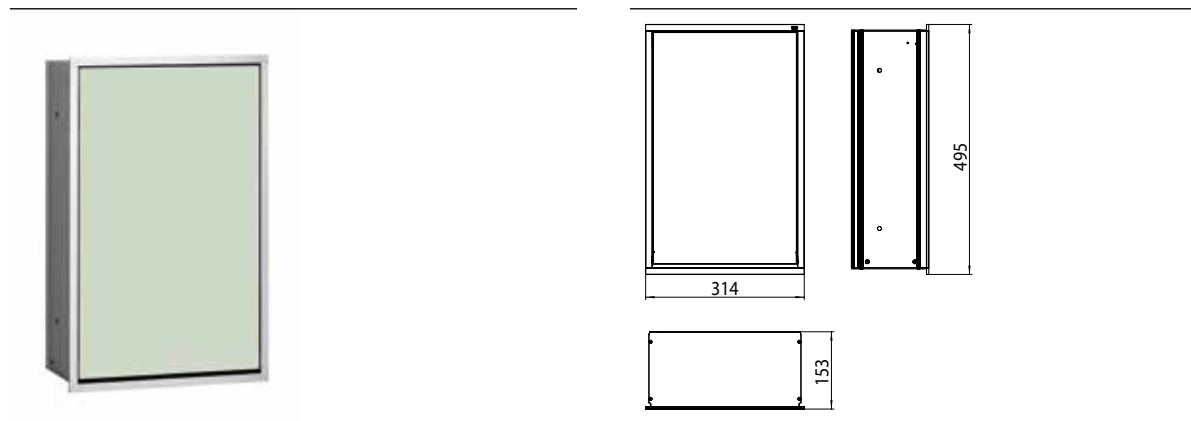

Refuse bin module - built-in-version aluminium/black

Art.No.9732 275 30